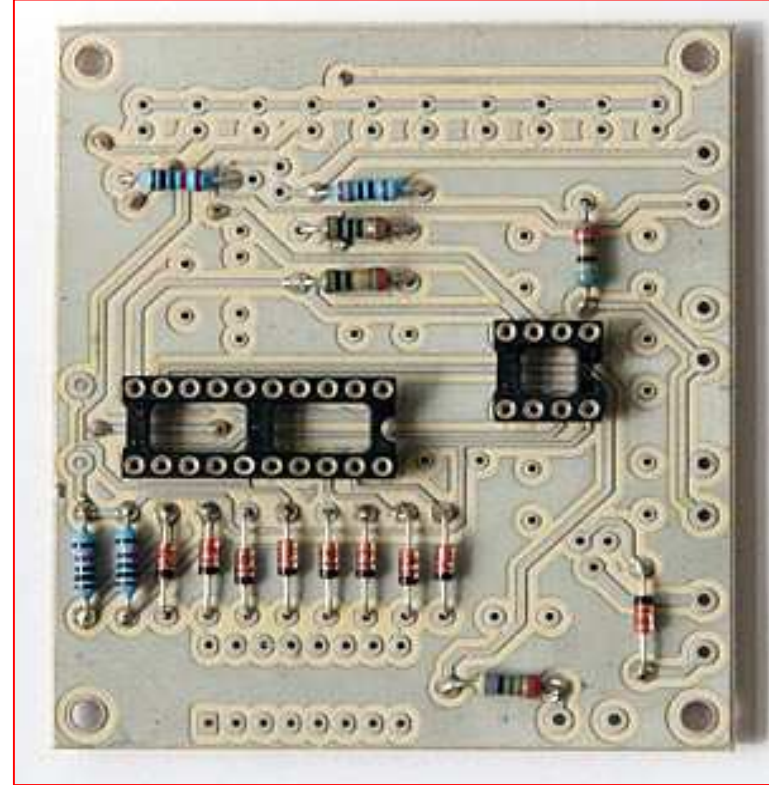

Type of transistor and diodes can be changed to equivalent one

Assembling diagram and blank PCB manufactured with milling technics

+ Vias

+ IC sockets

+ Resistors

+ Diodes

+ Capacitors

+ Transistor and voltage regulator

+ Crystal

+ DIP-Switch

+ LEDs

+ ICs, cables and Nylon bolts

VEXA 2.0 devices finished

Notes: