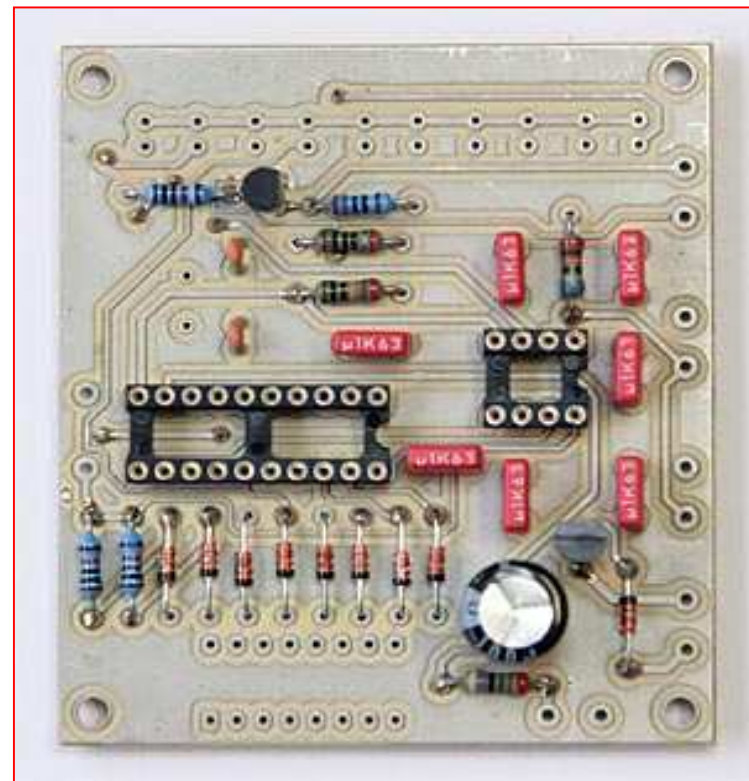

+ Crystal

+ DIP-Switch

+ LEDs

+ ICs, cables and Nylon bolts

VEXA 2.0 devices finished

Notes: