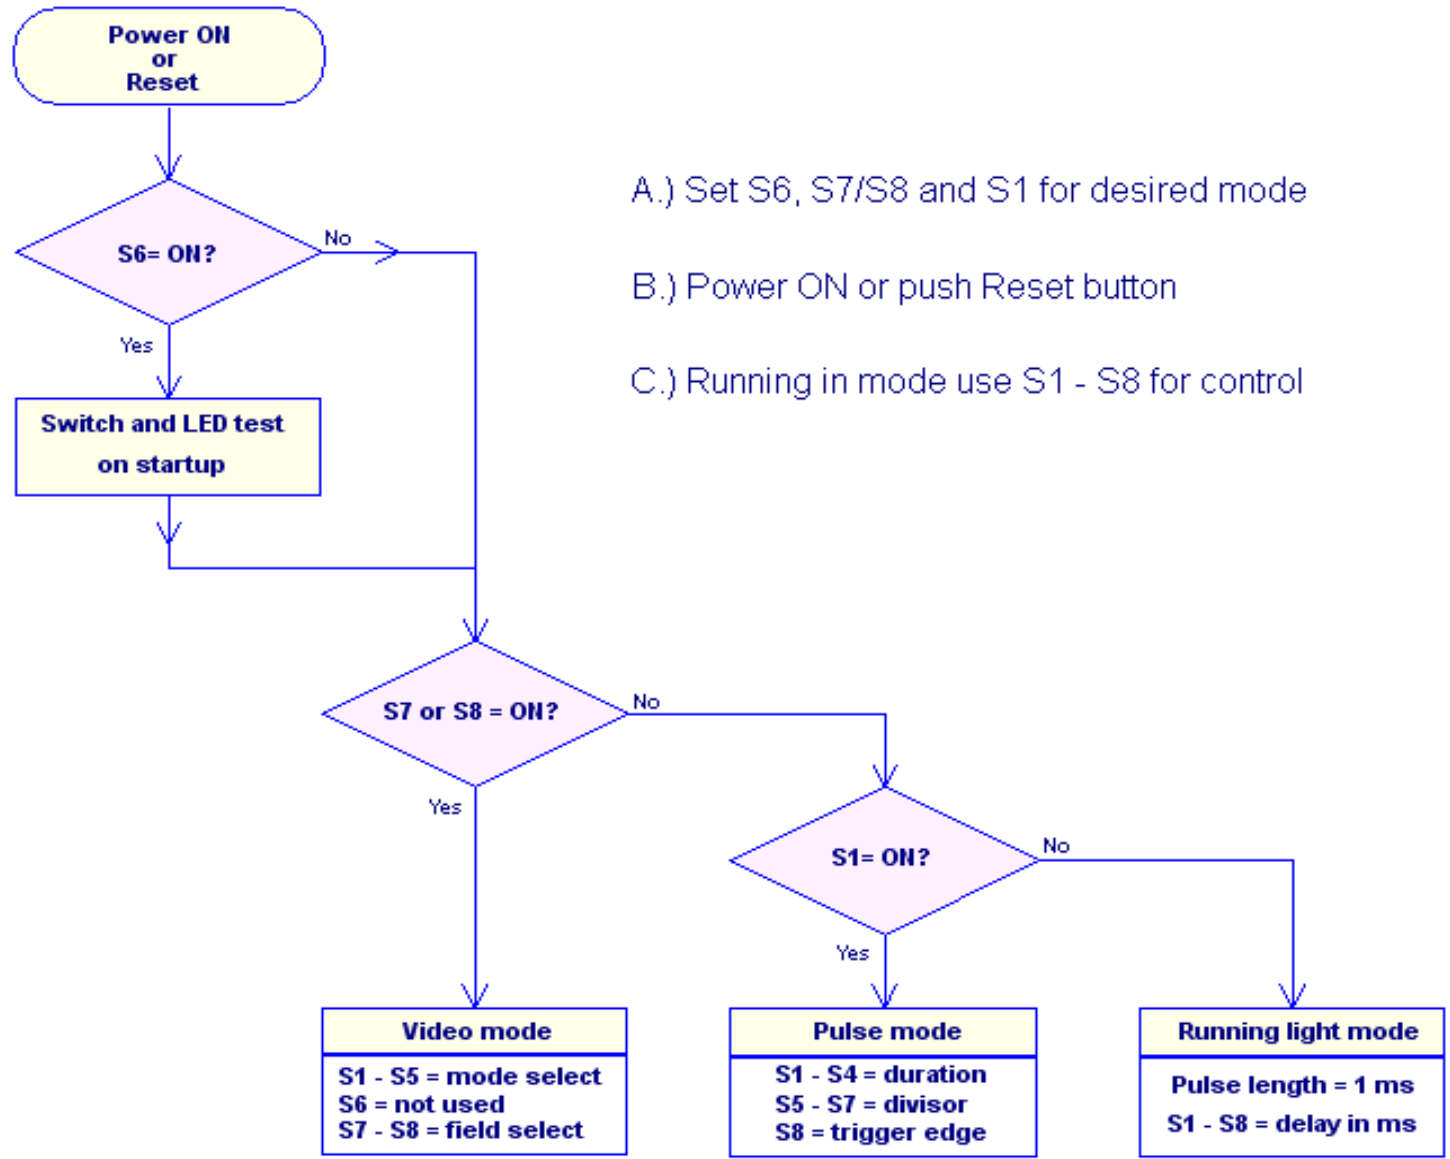

- A.) Set S6, S7/S8 and S1 for desired mode
- B.) Power ON or push Reset button
- C.) Running in mode use S1 - S8 for control

After startup sequence use switches S1 - S8 for details control in selected mode