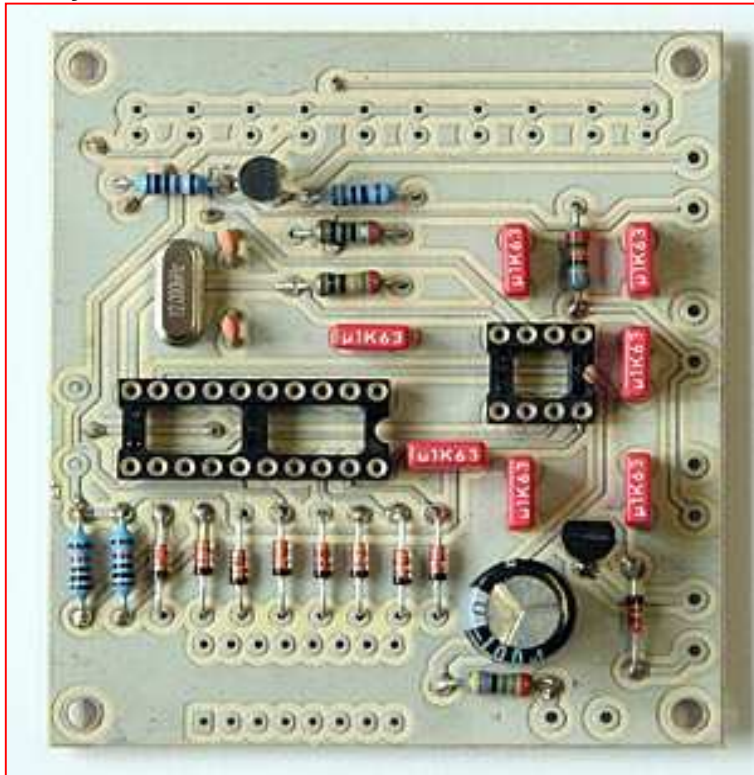

Type of transistor and diodes can be changed to equivalent one

Assembling diagram and blank PCB manufactured with milling technics

+ Vias

+ IC sockets

+ Resistors

+ Diodes

+ Capacitors

+ Transistor and voltage regulator

+ Crystal

+ DIP-Switch

+ LEDs

+ ICs, cables and Nylon bolts

VEXA 2.0 devices finished

Notes: