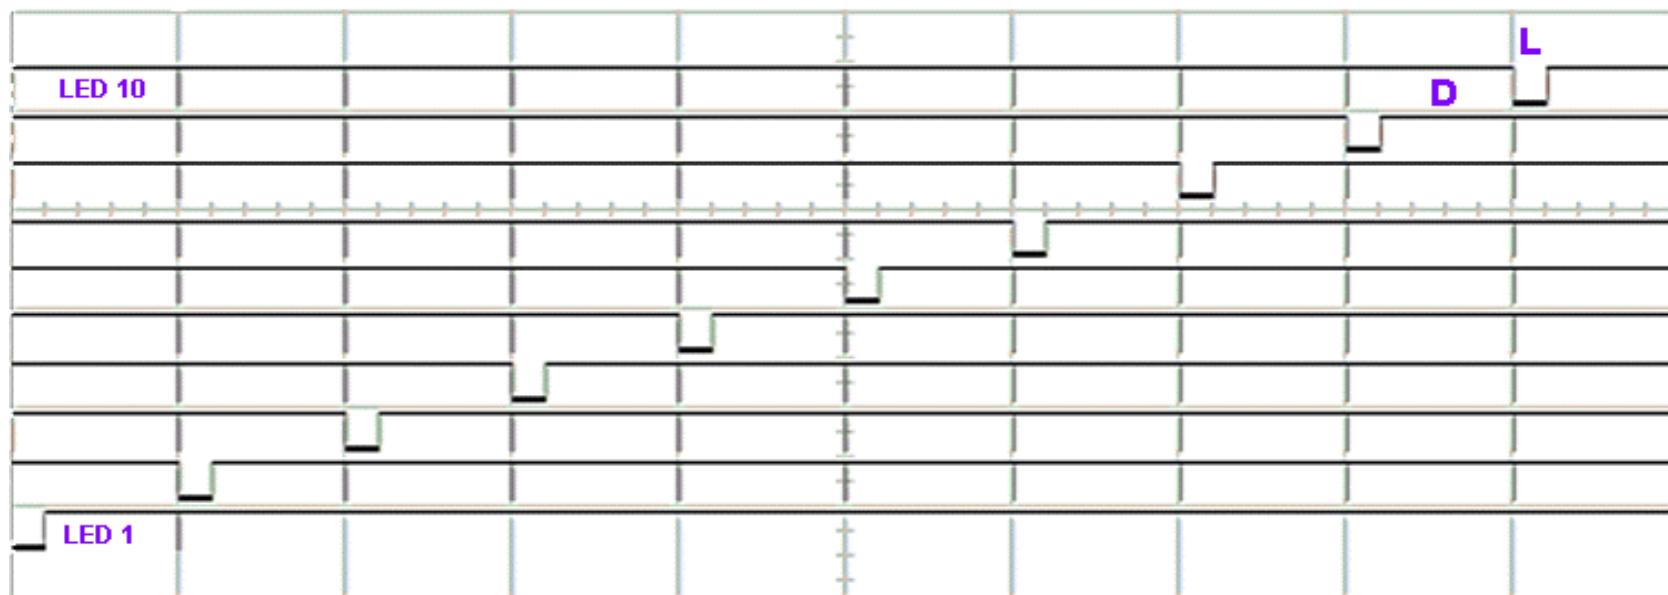

Delay between LED light steps		Mode Nr.	VEXA 2.0 - Running light mode - Function table										Sequence n+1 Start
Delay switch 1 2 3 4 5 6 7 8			LED 01 ON Dur . =1ms	LED 02 ON Dur . =1ms	LED 03 ON Dur . =1ms	LED 04 ON Dur . =1ms	LED 05 ON Dur . =1ms	LED 06 ON Dur . =1ms	LED 07 ON Dur . =1ms	LED 08 ON Dur . =1ms	LED 09 ON Dur . =1ms	LED 10 ON Dur . =1ms	LED 01 ON Dur . =1ms
ON	OFF	252	0	253	506	759	1012	1265	1518	1771	2024	2277	2530
ON	OFF	253	0	254	508	762	1016	1270	1524	1778	2032	2286	2540
ON	OFF	254	0	255	510	765	1020	1275	1530	1785	2040	2295	2550
ON	OFF	255	0	256	512	768	1024	1280	1536	1792	2048	2304	2560

Running light example:

In every mode each LED is lit for 1ms. The mode number determine the dark delay between every lit LED in ms.
In mode 4 for instance the dark delay is 4ms and every 5ms a new LED is lit for 1ms duration.

VEXA 2.0 - Running light mode

L ... LED lit time is always a fixed value of 1ms

D ... Delay between lit LEDs 1 to 10 is set as binary value with S1 to S8 (0 - 255ms)