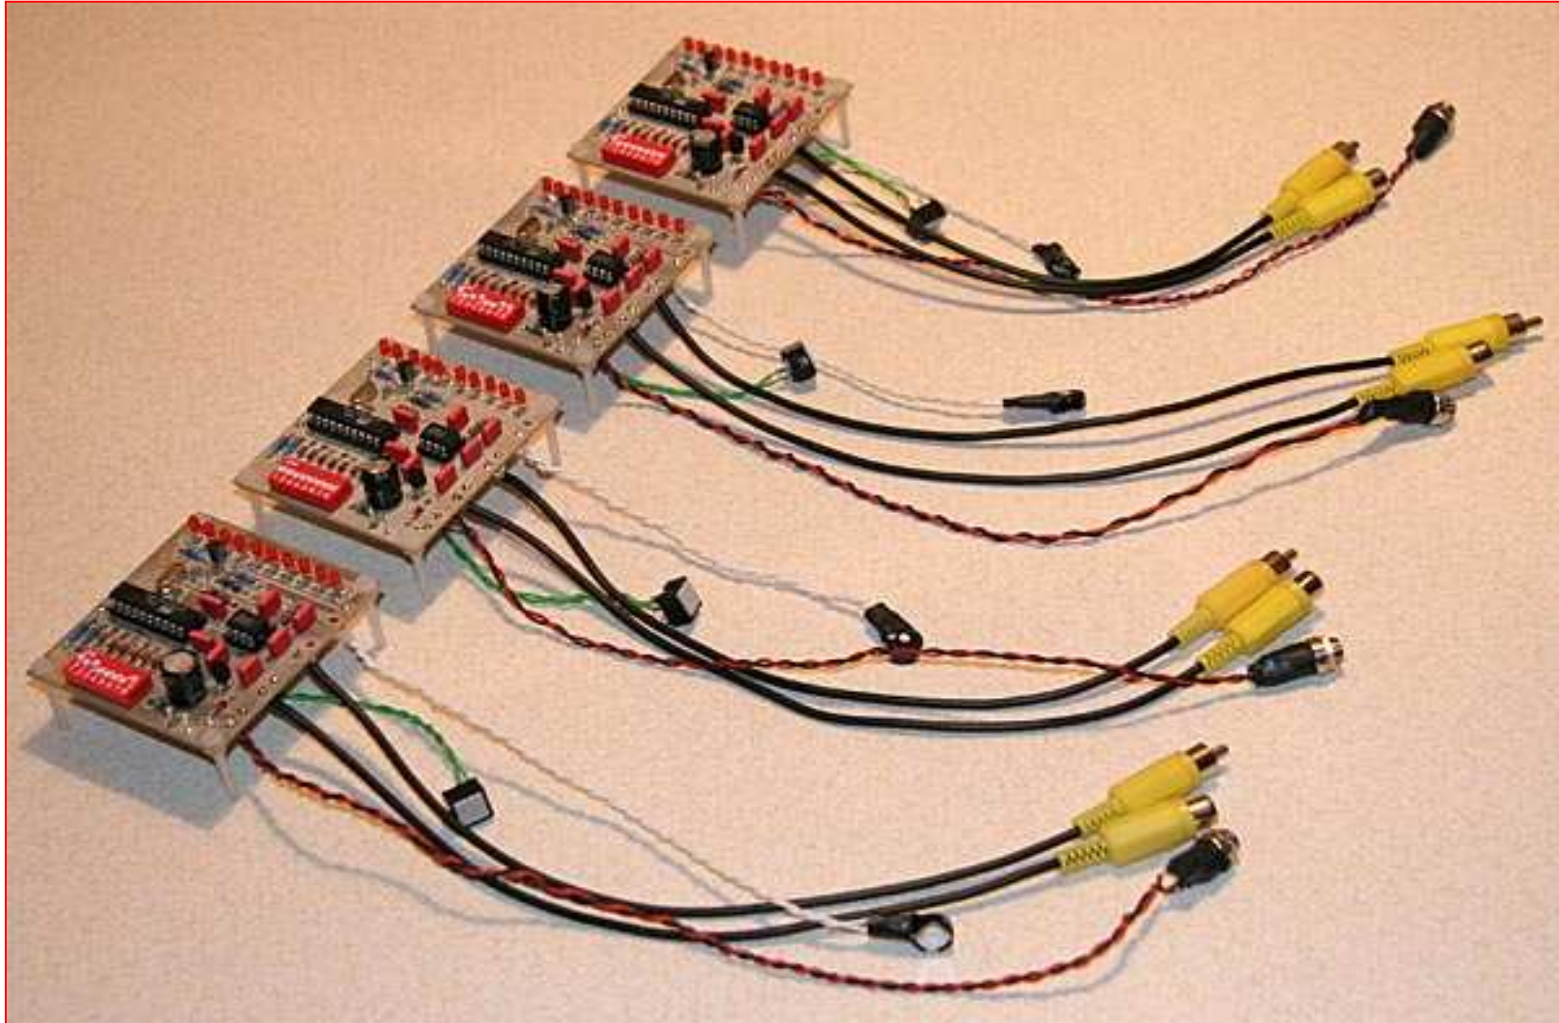

+ Crystal

+ DIP-Switch

+ LEDs

+ ICs, cables and Nylon bolts

VEXA 2.0 devices finished

Notes: