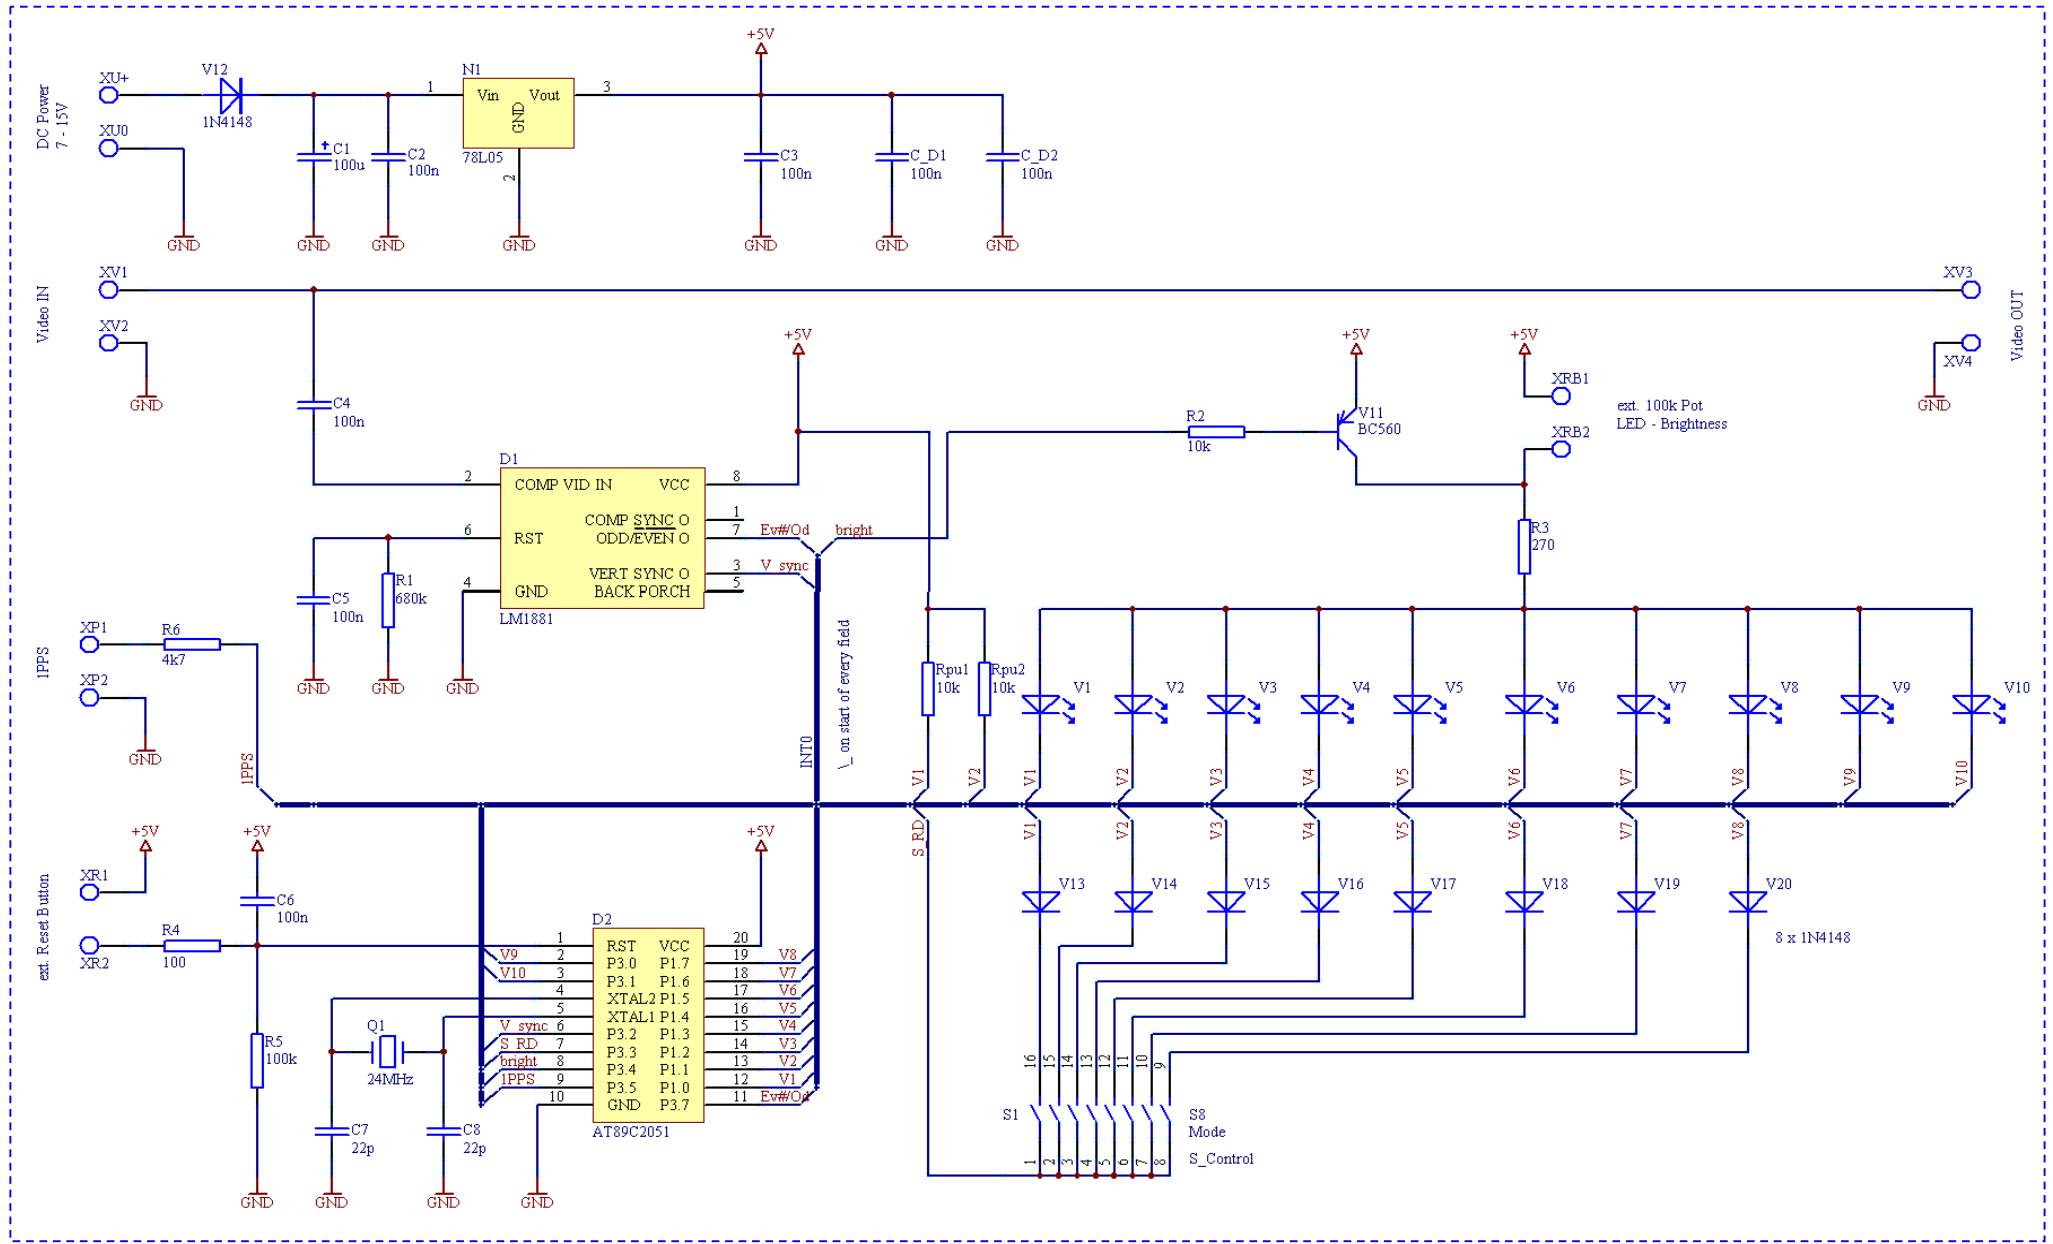

Quantity	Description	Value	Position
1	Capacitor electrolytic	100u/63V	C1
7	Capacitor	100n	C_D1, C_D2, C2, C3, C4, C5, C6
2	Capacitor	22p	C7, C8
1	Monolithic Video Sync Separator	LM1881	D1
1	IC Socket	DIL 8	D1
1	Microcontroller flash programmed - VEXA2.0	AT89C2051	D2
1	IC Socket	DIL 20	D2
1	Positive Voltage regulator 5V/100mA	78L05	N1
1	Crystal - fundamental freq. type (no overtone)	24MHz	Q1
1	Resistor	680k	R1
3	Resistor	10k	R2, Rpu1, Rpu2
1	Resistor	270	R3
1	Resistor	100	R4
1	Resistor	100k	R5
1	Resistor	4k7	R6
1	Pot	100k	RP1 (external)
1	DIP_Switch 8	DIP_S8	S_Control
1	Reset button	push	external
10	LED	3mm red	V1, V2, V3, V4, V5, V6, V7, V8, V9, V10
1	Small signal transistor PNP	BC560	V11
9	Small Diode	1N4148	V12, V13, V14, V15, V16, V17, V18, V19, V20
1	RCA Jack	yellow	Video IN
1	RCA Plug	yellow	Video Out
1	DC Plug	individual	DC Power 07 - 15 Volt
1	PCB	71 x 63 mm	8 vias manually to solder
4	Bolt Nylon	M3 x 25	PCB corner (for sure standing)
4	Nut Nylon	M3	PCB corner
	some wires		Video, Power, Reset, RP1 and vias

Type of transistor and diodes can be changed to equivalent one