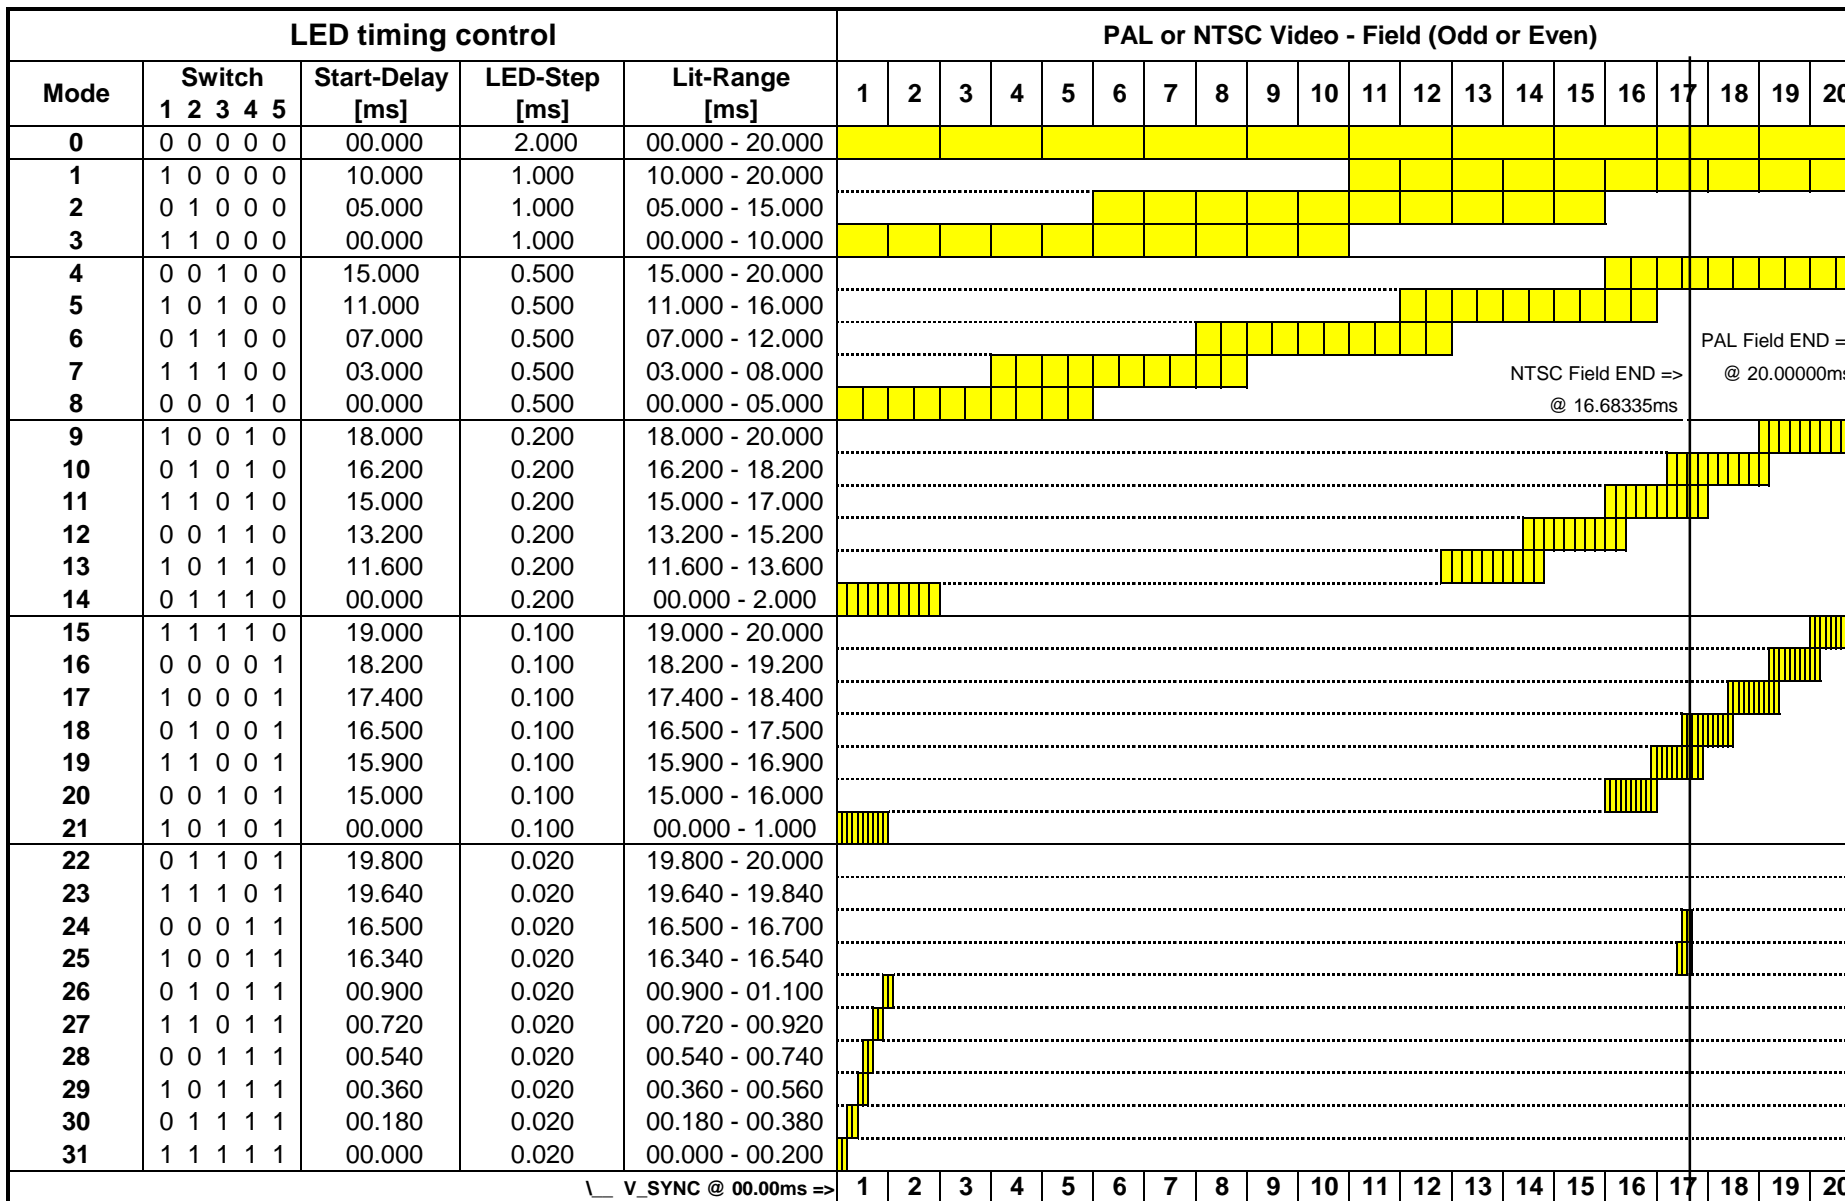

System	Rate	Frame	Field
PAL	25.00 fps	40.0000 ms	20.00000 ms
NTSC	29.97 fps	33.3667 ms	16.68335 ms

Switch	S1	S2	S3	S4	S5	~~S6~~	S7	S8
Function	LED timing control						Odd	Even

[Yellow bar] = Single LED ON (1 of 10)