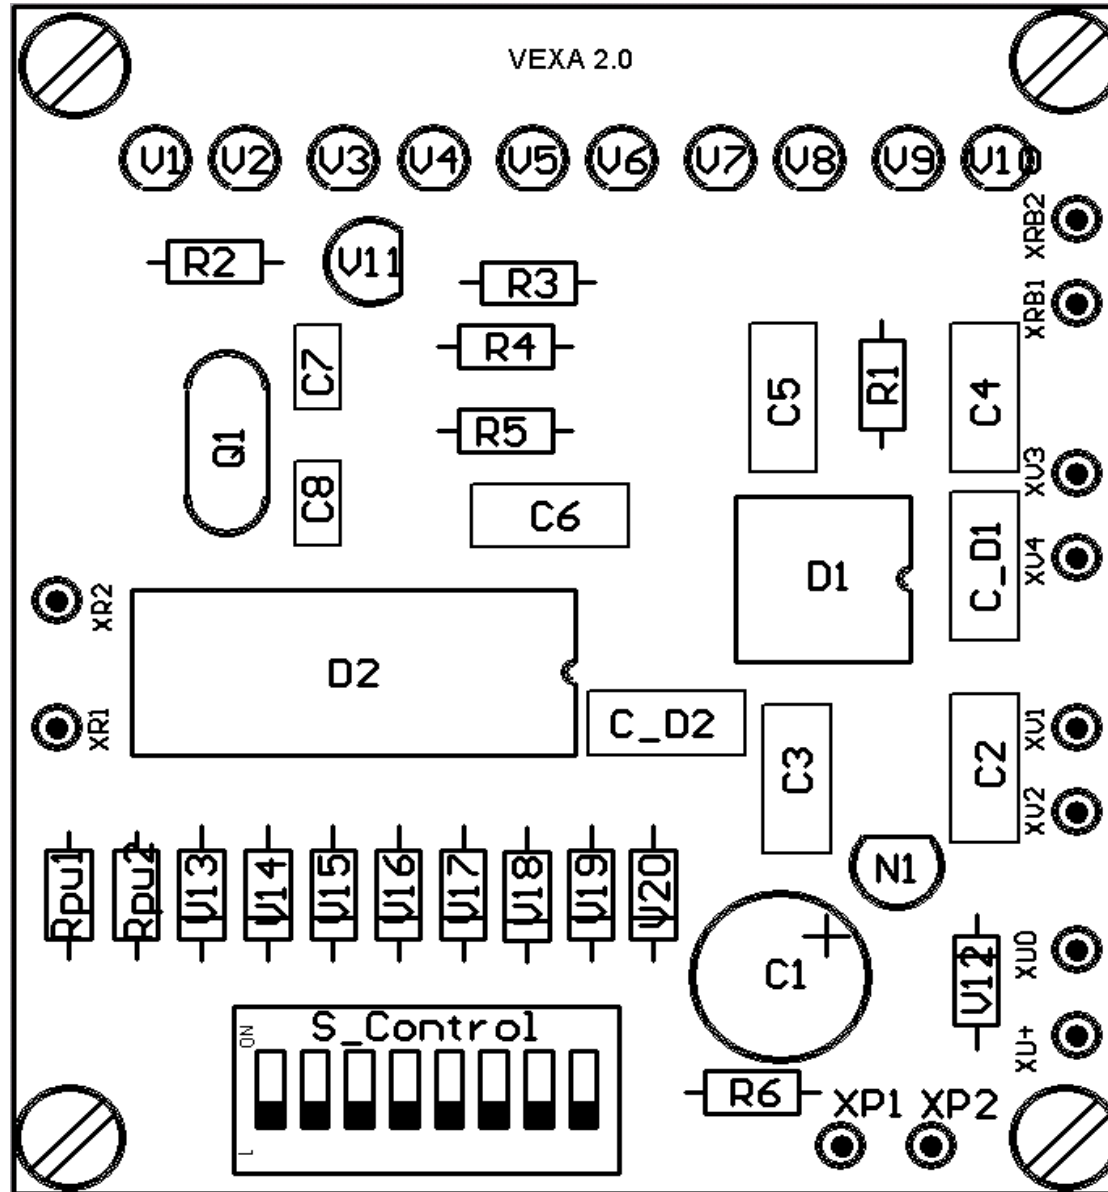

Quantity	Description	Value	Position
1	Capacitor electrolytic	100u/63V	C1
7	Capacitor	100n	C_D1, C_D2, C2, C3, C4, C5, C6
2	Capacitor	22p	C7, C8
1	Monolithic Video Sync Separator	LM1881	D1
1	IC Socket	DIL 8	D1
1	Microcontroller flash programmed - VEXA2.0	AT89C2051	D2
1	IC Socket	DIL 20	D2
1	Positive Voltage regulator 5V/100mA	78L05	N1
1	Crystal - fundamental freq. type (no overtone)	24MHz	Q1
1	Resistor	680k	R1
3	Resistor	10k	R2, Rpu1, Rpu2
1	Resistor	270	R3
1	Resistor	100	R4
1	Resistor	100k	R5
1	Resistor	4k7	R6
1	Pot	100k	RP1 (external)
1	DIP_Switch 8	DIP_S8	S_Control
1	Reset button	push	external
10	LED	3mm red	V1, V2, V3, V4, V5, V6, V7, V8, V9, V10
1	Small signal transistor PNP	BC560	V11
9	Small Diode	1N4148	V12, V13, V14, V15, V16, V17, V18, V19, V20
1	RCA Jack	yellow	Video IN
1	RCA Plug	yellow	Video Out
1	DC Plug	individual	DC Power 07 - 15 Volt
1	PCB	71 x 63 mm	8 vias manually to solder
4	Bolt Nylon	M3 x 25	PCB corner (for sure standing)
4	Nut Nylon	M3	PCB corner
	some wires		Video, Power, Reset, RP1 and vias

Type of transistor and diodes can be changed to equivalent one