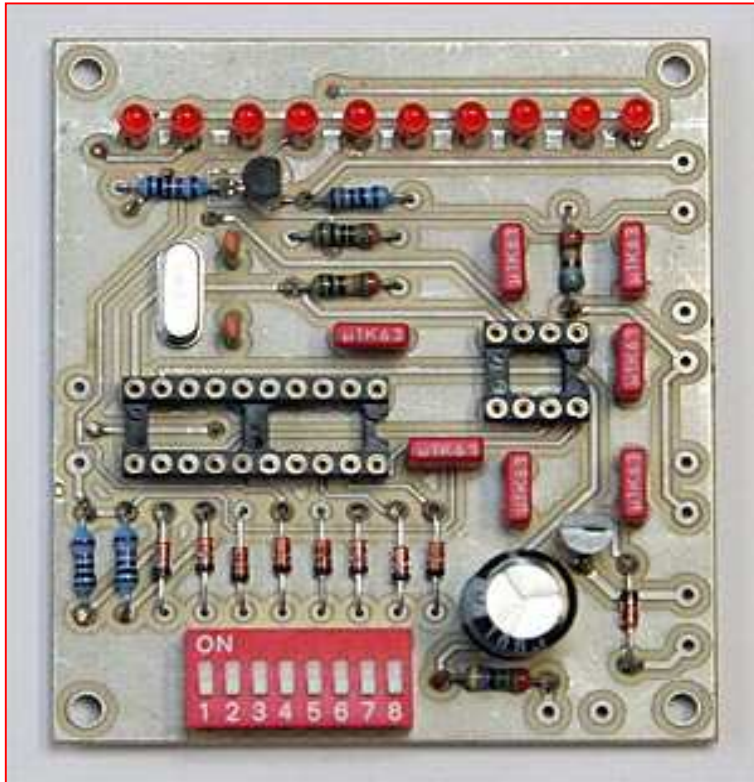

+ Crystal

+ DIP-Switch

+ LEDs

+ ICs, cables and Nylon bolts

VEXA 2.0 devices finished

Notes: