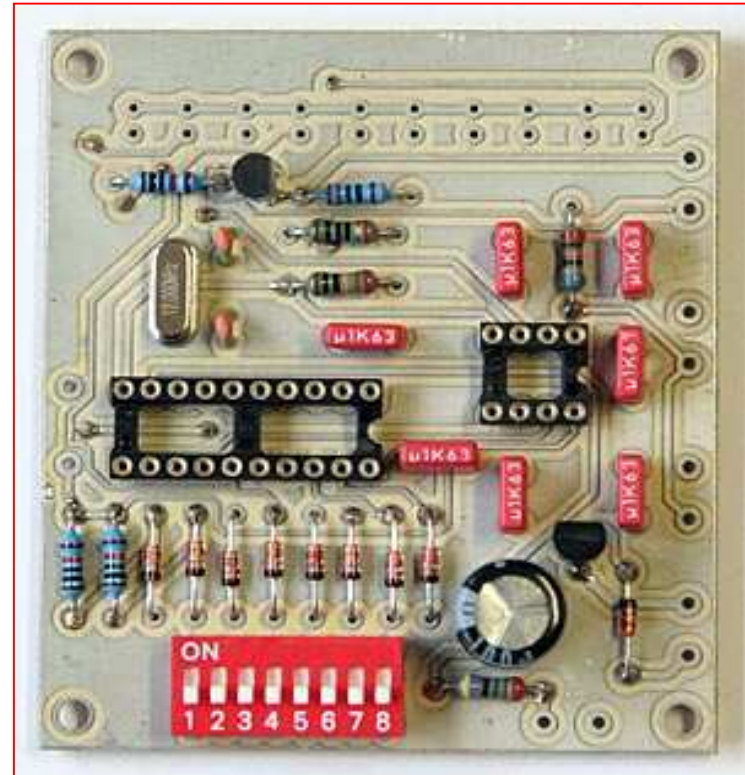

Type of transistor and diodes can be changed to equivalent one

Assembling diagram and blank PCB manufactured with milling technics

+ Vias

+ IC sockets

+ Resistors

+ Diodes

+ Capacitors

+ Transistor and voltage regulator

+ Crystal

+ DIP-Switch

+ LEDs

+ ICs, cables and Nylon bolts

VEXA 2.0 devices finished

Notes: